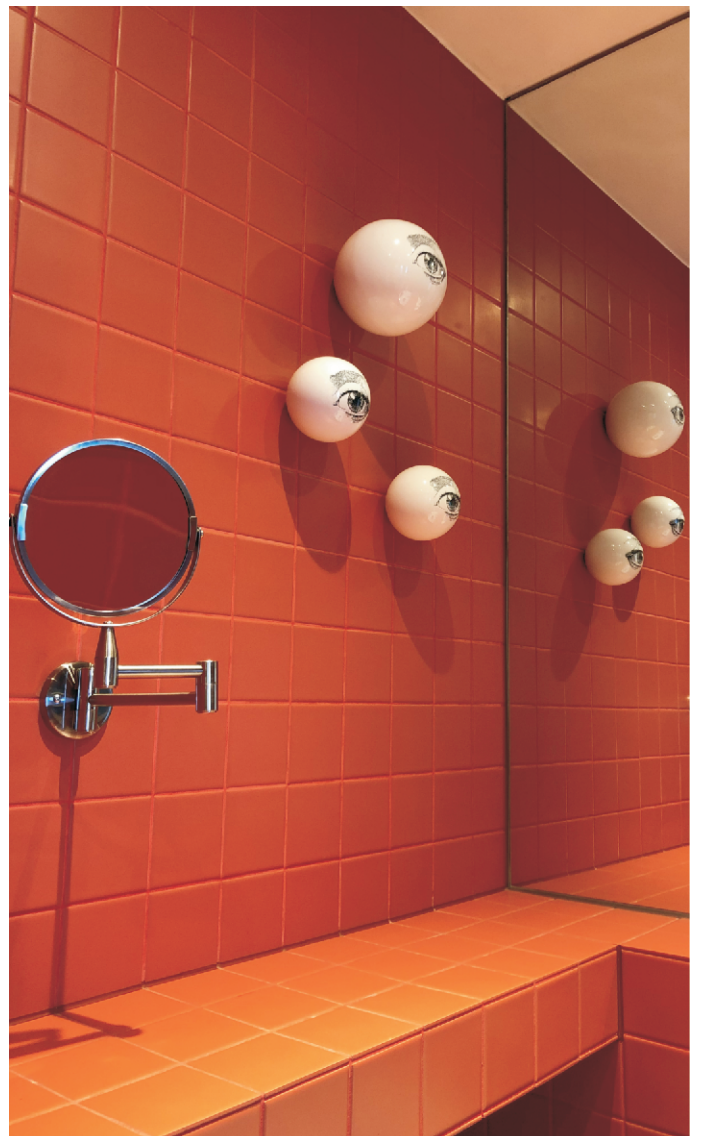

ceramic and marble

Available colour:

ceramic white w/ black graphic

Dimensions / Weight:

EYE Ø100 mm, weight: 0.3 kg

EYE Ø150 mm, weight: 0.4 kg

HANDMADE

EYE, design by Rodrigo Vairinhos