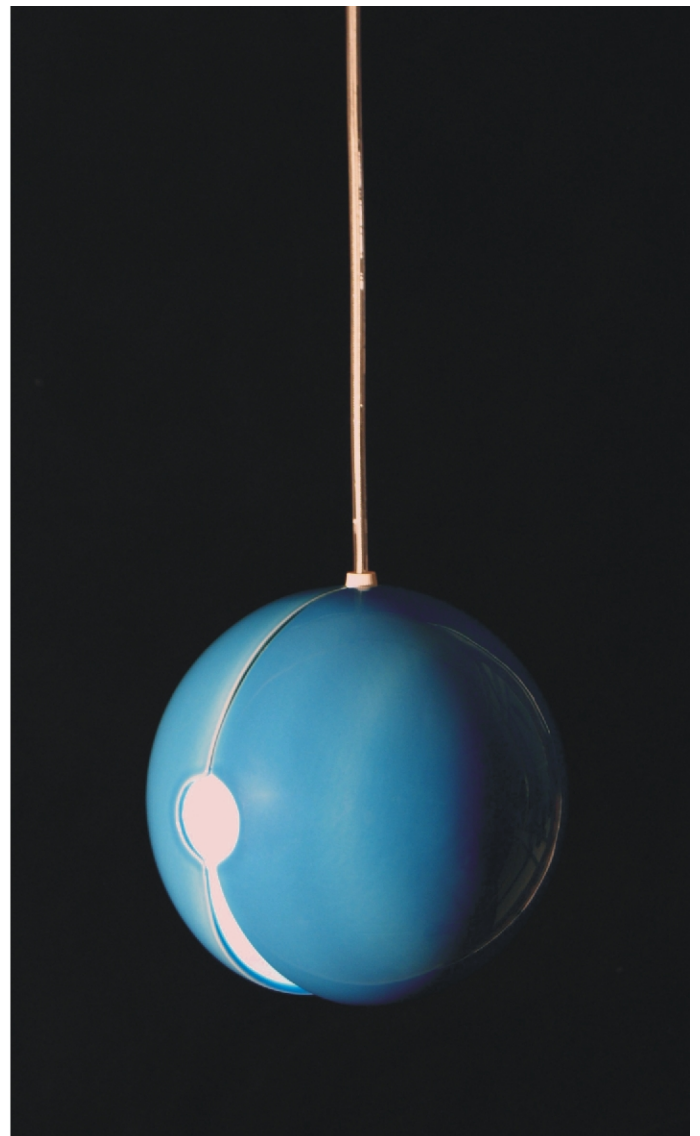

neo

CE  **230 V**
50 Hz **IP 20**   **RoHS** **E14** **Max.**
40 W

POP

POP

suspension lamp

design by Rodrigo Vairinhos

This lighting literally pops up like a glossy bubble in your room- POP is an amazing lighting solution designed in smooth and glossy ceramic open up your room for harmony.

POP white, design by Rodrigo Vairinhos

POP blue, design by Rodrigo Vairinhos

Its characteristic bubbly shape brightens up your room and casting shadows for a smooth atmosphere.

POP shows how important it was to the designer to push the boundaries of the use of ceramic popping up a new window of lighting design. It highlights how it's worth working with the material and its fascinating potential.

At first sight POP looks like a simple fixture but indeed this creation defies the material since it pops away from conventions making use of a technology less explored in combination with ceramic.

POP yellow, design by Rodrigo Vairinhos

Its two semi globes are melting to one by magnets connecting both parts and supporting the weight of the material. It's magic!

This object is lively and extremely playful and it's for sure a highlight on any decoration solution.