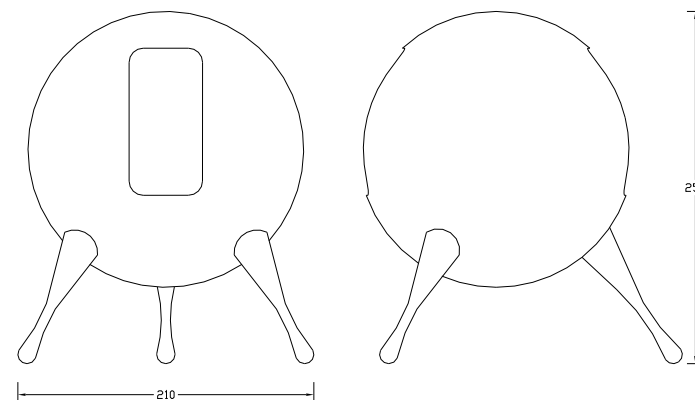

# Space Invader

shoot'em up

Sample colors

Design: Rodrigo Vairinhos, 2007

Material: ceramic

Table lamp / Pendant lamp 240V / max. 40W

Pendant fitting supplied with 2.0 meter cable + ceiling rose + bulb

Table fitting supplied with 2.0 meter cable + switch + bulb