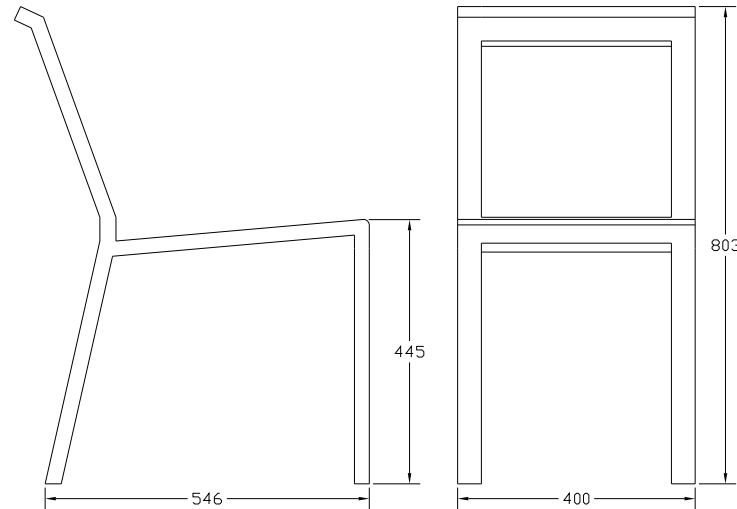

FRAME

baroque & black widow editions

Sample colors

Design: Rodrigo Vairinhos, 2006

Material: Beech wood

Multifunctional chair for indoor use.

Natural wood and various lacquer colors.

Special editions with velvet (Baroque Edition) and crochet ornaments (Black Widow)